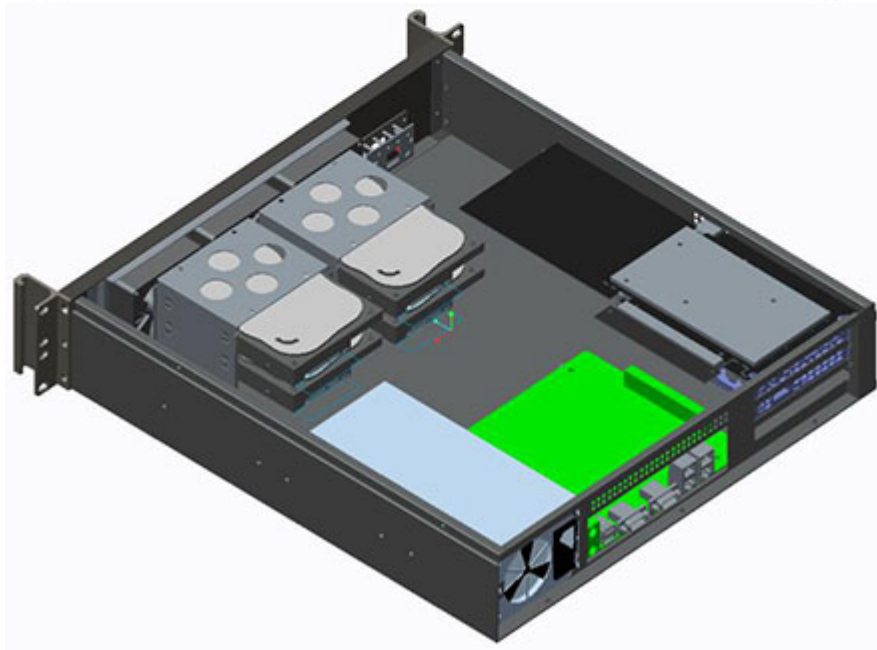

119.95 EUR
incl. 19% VAT, plus [shipping](#)

Support:  [Drawing](#)

Size: W430*H89*D468 mm

Material: Panel: Aluminum

Body: 1.0mm SGCC

Colour: Black

Front panel: Power sw & reset sw & Power led & HDD led & 2* USB2.0

PSU: Support 2U PSU

Cooling Fan: 2*8 cm fans

Motherboard: Support 9.6*9.6 inch and below

Disk Driver Bay: 4*3.5" HDD bays

Expansion slot: 3 full size horizontal slots